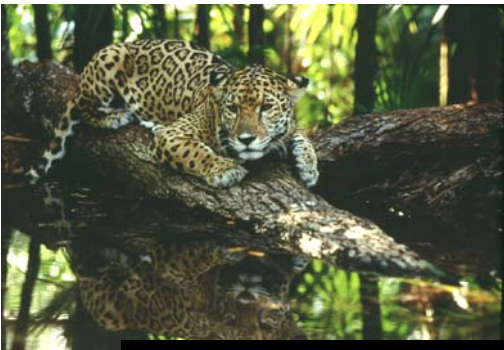

Rainforest Layers

Understory

- Palms
- Lianas and other vines
- Snakes (Emerald Tree Boa)
- Red-eyed Tree Frog
- Butterflies (Blue Morpho Butterfly, Heliconia Butterfly)
- Philodendrons
- Bromeliad
- Dracaenas
- Heliconia
- Orchids
- Coffee trees
- Poinsettias
- Banana trees
- Honduran White Bat
- Cocoa trees

Forest Floor

- Insects (Termites, Nematodes, Mites, Ants)
- Frogs (Poison Dart Frog)
- Snakes (Fer-de-lance)
- Rodents (Agouti Paca, Rats)
- Wild Pigs (Collared peccary)
- Wild Cats (Jaguar, Ocelot, Leopard)
- Deer & Antelope (White-tailed deer)
- Nine-banded armadillo
- Ocellated Turkey
- Blue Morpho Butterfly
- Great Curassow
- Amazonian Tapir
- Anteater
- Lizards
- Fungi